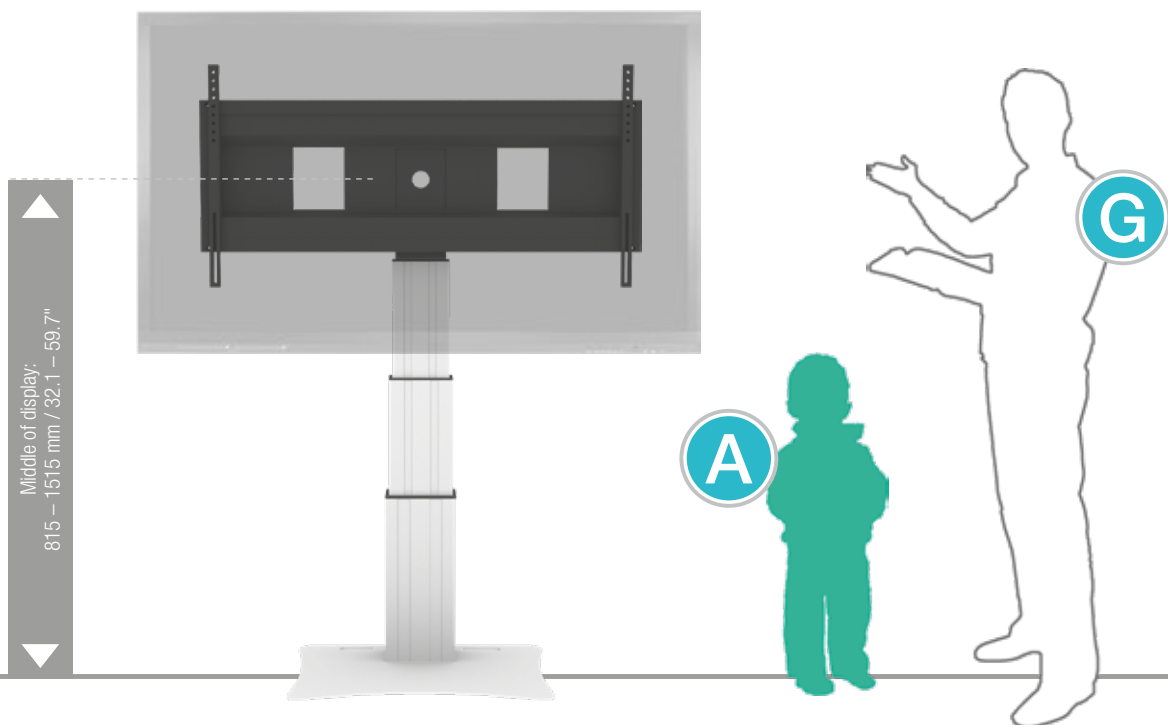

HIGHEST POSITION

LOWEST POSITION

DETAIL VIEWS

Pull & release locking brackets for easier mounting of display

Floor plate

Wired remote control

AVAILABLE ACCESSORIES

SWBW-..

2 whiteboard side wings

LAP4-..

Side shelf

FSH-..

Front shelf

MINI-FUJI

Lockable mini PC bracket

AFSCETAKB

Keyboard shelf

VCTSCETA

Video conference camera top shelf

REM-FOOT

Foot remote control

CCEL-EXT20

Extender (200 mm / 7.9")

SCHLIESS-VH

Display securing padlock

SIZE INDEX

Department	Primary school				Adults		
	Kindergarten		Secondary school				
Silhouette	A	B	C	D	E	F	G
Age (years)	2 – 3	3 – 4	4 – 7	6 – 11	11 – 14	13 – 16	from 16
Body size (mm / ")	930 – 980 37 – 38.6	1080 – 1210 42.5 – 47.6	1190 – 1420 46.9 – 56	1330 – 1590 52.4 – 62.6	1460 – 1765 57.5 – 69.5	1590 – 1880 62.6 – 74	1740 – 2070 68.5 – 81.5
Color							