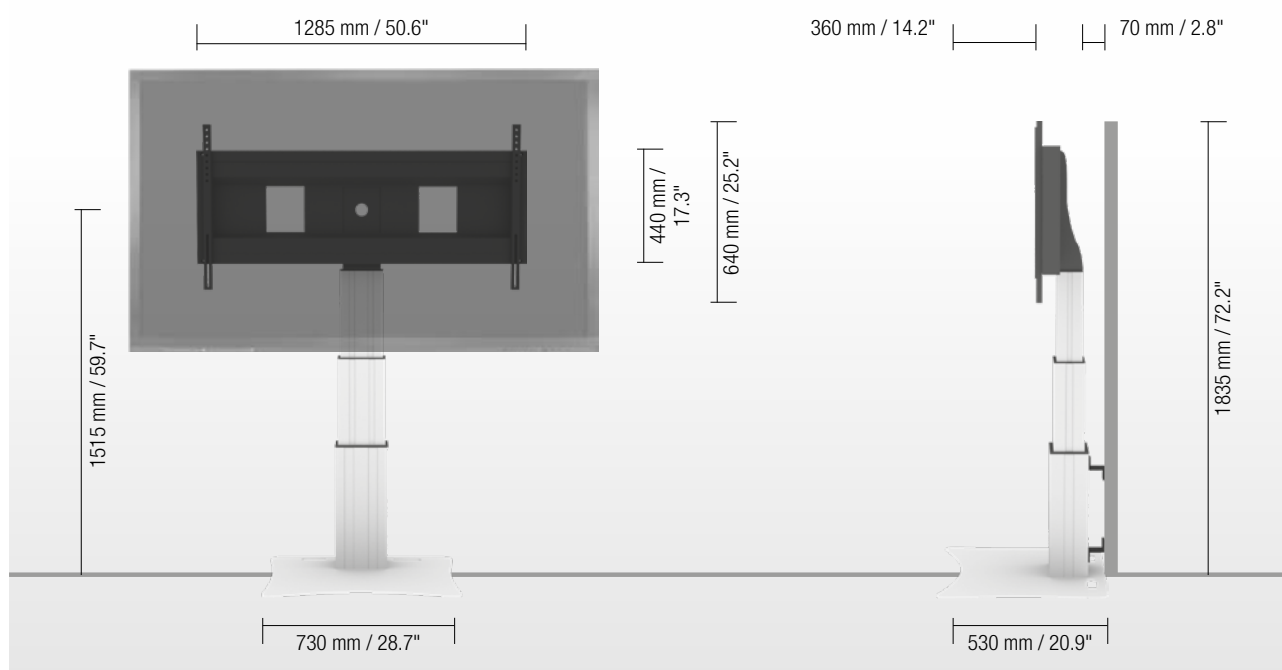

SCEXLP3535

EL. HEIGHT ADJUSTABLE SYSTEM WITH FLOOR PLATE

Factory:

Conen Produkte GmbH & Co. KG
Conenstr. 4
54497 Morbach-Gonzerath
Germany

International sales department:

Mr. Luc van der Sterren
Office: +49 65 33 75 311
Cell: +31 612 495 098
Email: Luc@conenmounts.com

Mr. Arnaud Gielen
Office: +49 6533 75 310
Cell: +49 172 655 84 61
Email: Arnaud@conenmounts.com

PRODUCT FEATURES

- ◆ Electrical height adjustable column, natural anodized
- ◆ 700 mm / 27.6" height adjustment
- ◆ Floor plate made of 8 mm / 0.3" strong steel, powder-coated, RAL 9006 white aluminum
- ◆ XL-display mount for use with 70" – 120" display
- ◆ VESA 300 x 200 up to 1200 x 600
- ◆ Maximum load approximately 150 kg / 330.7 lbs
- ◆ Incl. wall brackets (70 mm / 2.8")

HIGHEST POSITION

LOWEST POSITION

DETAIL VIEWS

Pull & release locking brackets for easier mounting of display

Floor plate

Wired remote control

AVAILABLE ACCESSORIES

SWBW-..

PACKING UNITS

Item no.	Description	Packing dimensions (mm / ")	Net weight (kg / lbs)	Gross weight (kg / lbs)
CCE3535W	electrical height adjustable column, 2 x 350 mm / 13.8" height adjustment, L = 585 mm / 23"	760 x 270 x 220 / 29.9 x 10.6 x 8.7	21,2 / 46.7	24 / 52.9
AFSCETAN12	XL-display mount	1295 x 160 x 450 / 51 x 6.3 x 17.7	15 / 33.1	18 / 39.7
PSTSCETA	Floor plate	20 x 750 x 570 / 0.8 x 29.5 x 22.4	21 / 46.3	21,8 / 48.1
Total weight			57,2 / 126.1	63,8 / 140.7