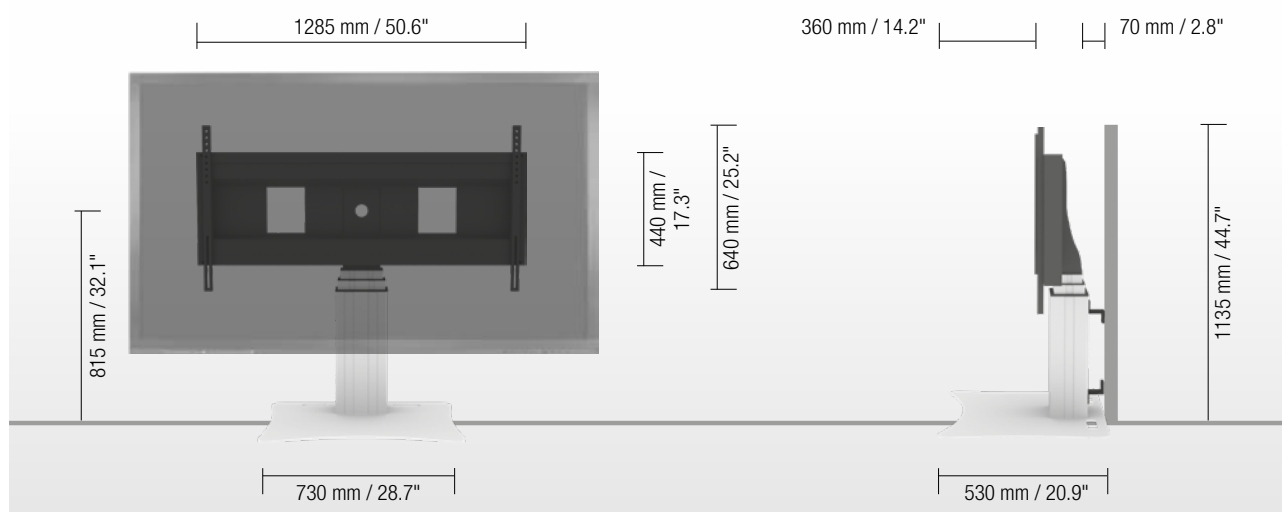

Mr. Arnaud Gielen
Office: +49 6533 75 310
Cell: +49 172 655 84 61
Email: Arnaud@conenmounts.com

PRODUCT FEATURES

- ◆ Electrical height adjustable column, natural anodized
- ◆ 700 mm / 27.6" height adjustment
- ◆ Floor plate made of 8 mm / 0.3" strong steel, powder-coated, RAL 9006 white aluminum
- ◆ XL-display mount for use with 70" – 120" display
- ◆ VESA 300 x 200 up to 1200 x 600
- ◆ Maximum load approximately 150 kg / 330.7 lbs
- ◆ Incl. wall brackets (70 mm / 2.8")

HIGHEST POSITION

LOWEST POSITION

DETAIL VIEWS

Pull & release locking brackets for easier mounting of display

Floor plate

Wired remote control

AVAILABLE ACCESSORIES

SWBW-..

Keyboard shelf

VCTSCETA

Video conference camera top shelf

REM-FOOT

Foot remote control

CCEL-EXT20

Extender (200 mm / 7.9")

SCHLIESS-VH

PACKING UNITS

Item no.	Description	Packing dimensions (mm / ")	Net weight (kg / lbs)	Gross weight (kg / lbs)
CCE3535W	electrical height adjustable column, 2 x 350 mm / 13.8" height adjustment, L = 585 mm / 23"	760 x 270 x 220 / 29.9 x 10.6 x 8.7	21,2 / 46.7	24 / 52.9
AFSCETAN12	XL-display mount	1295 x 160 x 450 / 51 x 6.3 x 17.7	15 / 33.1	18 / 39.7
PSTSCETA	Floor plate	20 x 750 x 570 / 0.8 x 29.5 x 22.4	21 / 46.3	21,8 / 48.1
Total weight			57,2 / 126.1	63,8 / 140.7