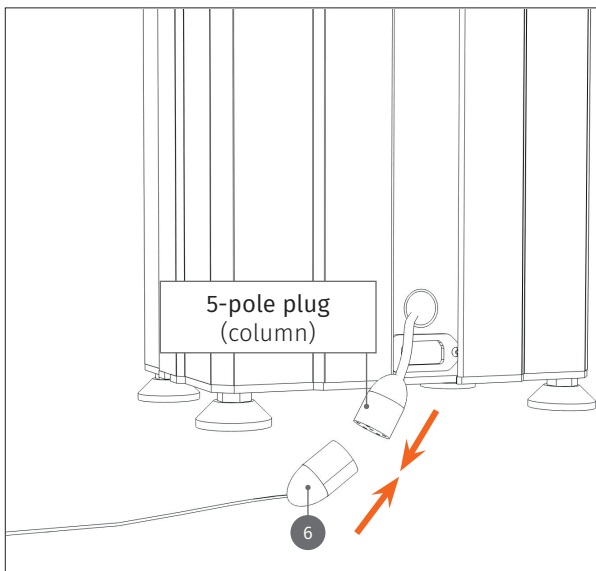

Height adjustable wall mount „Lite“
with 50 cm of vertical travel

PACKAGE CONTENTS

MOUNTING INSTRUCTIONS

MOUNTING INSTRUCTIONS

MOUNTING INSTRUCTIONS

MOUNTING INSTRUCTIONS