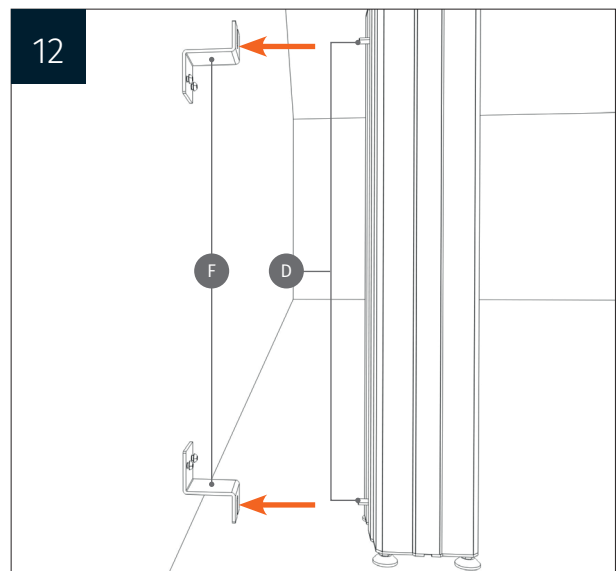

Height adjustable wall mount „Lite“
with 50 cm of vertical travel

PACKAGE CONTENTS

MOUNTING INSTRUCTIONS

MOUNTING INSTRUCTIONS

MOUNTING INSTRUCTIONS

MOUNTING INSTRUCTIONS