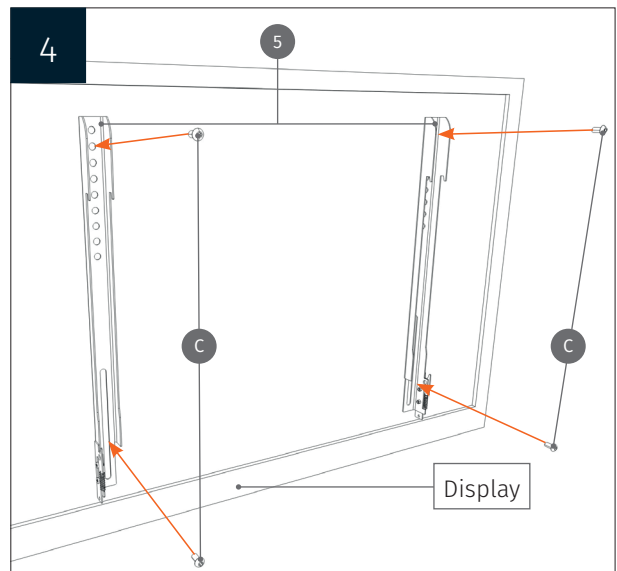

Height adjustable wall mount „Lite“
with 50 cm of vertical travel

PACKAGE CONTENTS

MOUNTING INSTRUCTIONS

MOUNTING INSTRUCTIONS

MOUNTING INSTRUCTIONS

MOUNTING INSTRUCTIONS