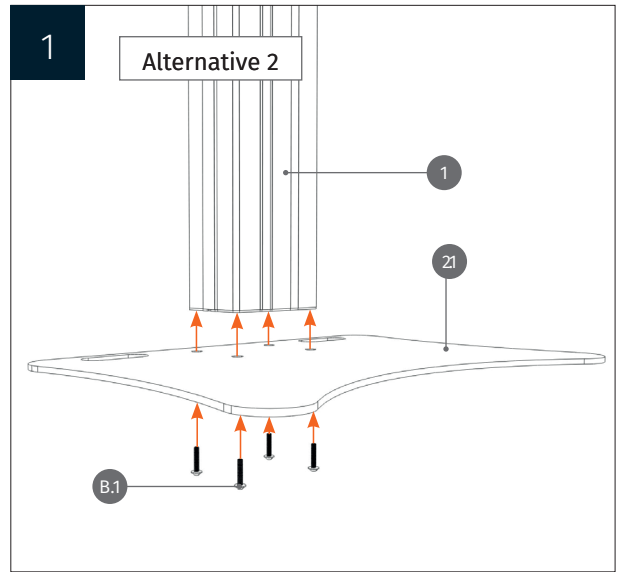

Height adjustable wall mount „Lite“
with 50 cm of vertical travel

PACKAGE CONTENTS

MOUNTING INSTRUCTIONS

MOUNTING INSTRUCTIONS

MOUNTING INSTRUCTIONS

MOUNTING INSTRUCTIONS