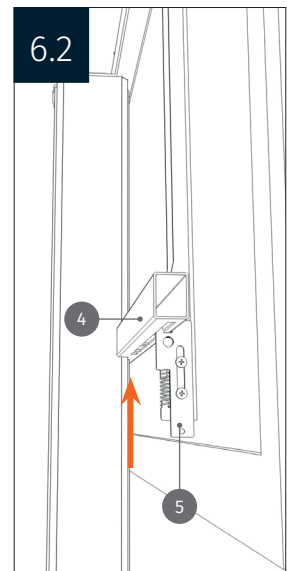

Height adjustable wall mount „Lite“
with 50 cm of vertical travel

PACKAGE CONTENTS

MOUNTING INSTRUCTIONS

MOUNTING INSTRUCTIONS

MOUNTING INSTRUCTIONS

MOUNTING INSTRUCTIONS