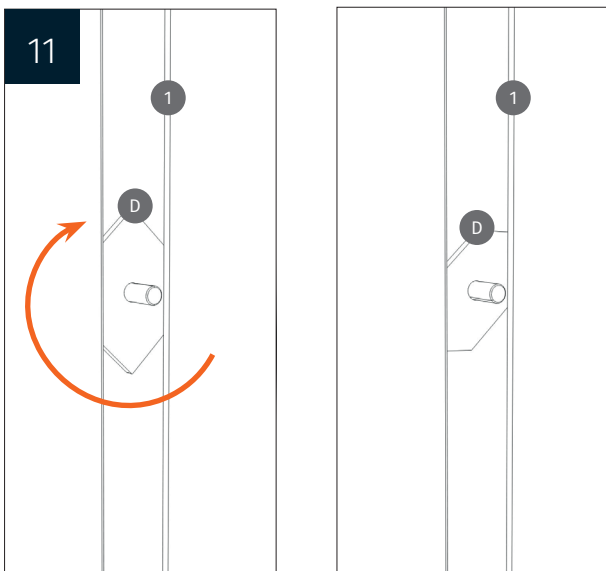

Height adjustable wall mount „Lite“
with 50 cm of vertical travel

PACKAGE CONTENTS

MOUNTING INSTRUCTIONS

MOUNTING INSTRUCTIONS

MOUNTING INSTRUCTIONS

MOUNTING INSTRUCTIONS