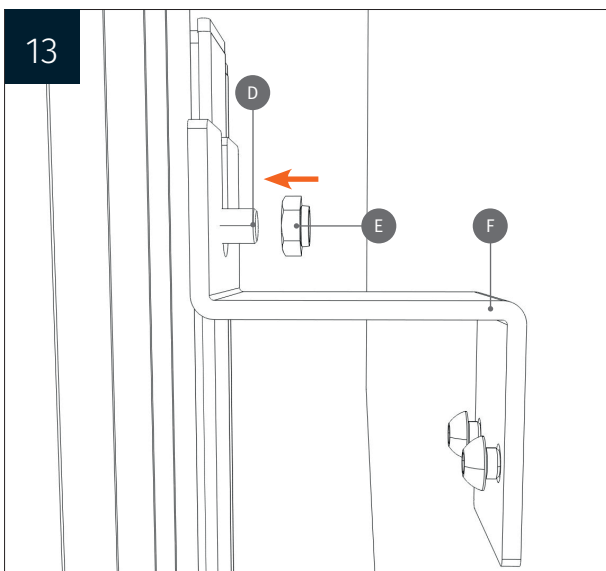

Height adjustable wall mount „Lite“
with 50 cm of vertical travel

PACKAGE CONTENTS

MOUNTING INSTRUCTIONS

MOUNTING INSTRUCTIONS

MOUNTING INSTRUCTIONS

MOUNTING INSTRUCTIONS