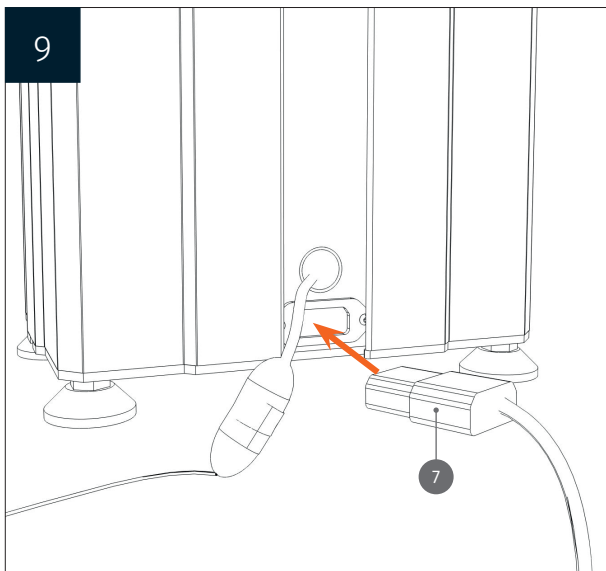

Height adjustable wall mount „Lite“
with 50 cm of vertical travel

PACKAGE CONTENTS

MOUNTING INSTRUCTIONS

MOUNTING INSTRUCTIONS

MOUNTING INSTRUCTIONS

MOUNTING INSTRUCTIONS