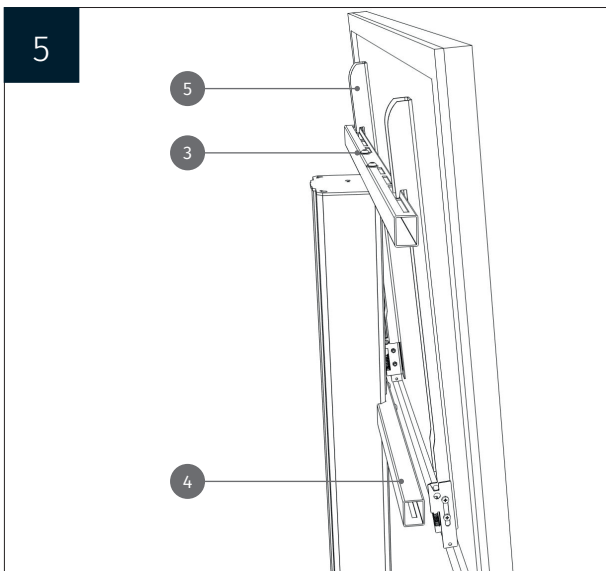

Height adjustable wall mount „Lite“
with 50 cm of vertical travel

PACKAGE CONTENTS

MOUNTING INSTRUCTIONS

MOUNTING INSTRUCTIONS

MOUNTING INSTRUCTIONS

MOUNTING INSTRUCTIONS