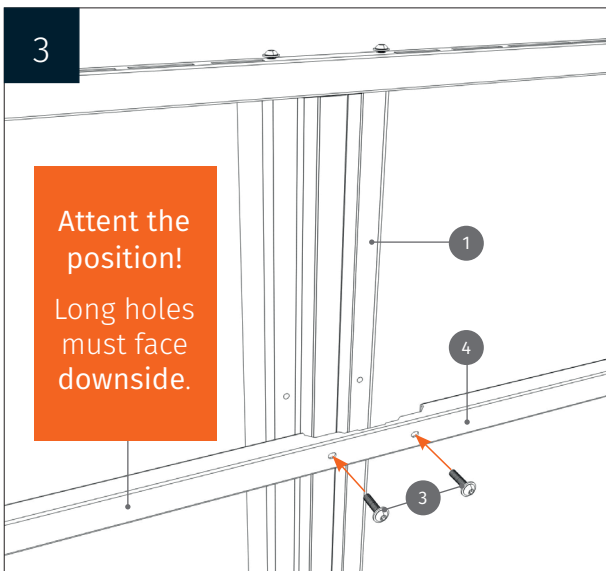

Height adjustable wall mount „Lite“
with 50 cm of vertical travel

PACKAGE CONTENTS

MOUNTING INSTRUCTIONS

MOUNTING INSTRUCTIONS

MOUNTING INSTRUCTIONS

MOUNTING INSTRUCTIONS