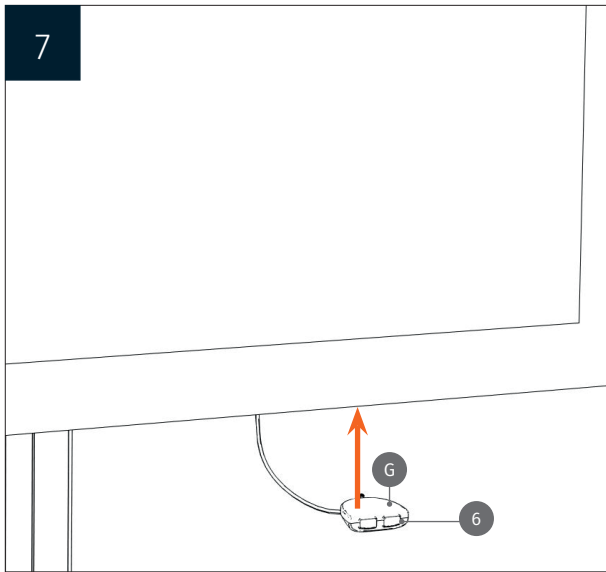

Height adjustable wall mount „Lite“
with 50 cm of vertical travel

PACKAGE CONTENTS

MOUNTING INSTRUCTIONS

MOUNTING INSTRUCTIONS

MOUNTING INSTRUCTIONS

MOUNTING INSTRUCTIONS