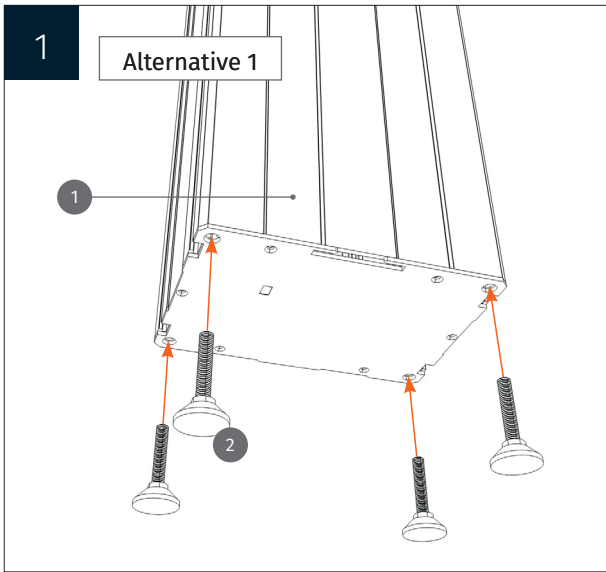

Height adjustable wall mount „Lite“
with 50 cm of vertical travel

PACKAGE CONTENTS

MOUNTING INSTRUCTIONS

MOUNTING INSTRUCTIONS

MOUNTING INSTRUCTIONS

MOUNTING INSTRUCTIONS