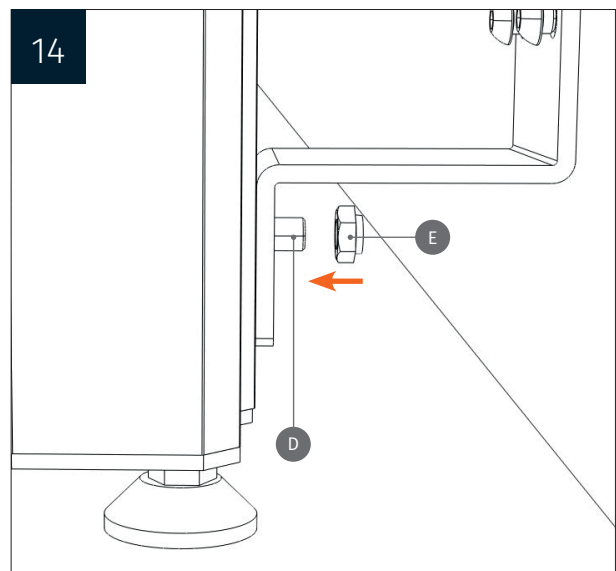

Height adjustable wall mount „Lite“
with 50 cm of vertical travel

PACKAGE CONTENTS

MOUNTING INSTRUCTIONS

MOUNTING INSTRUCTIONS

MOUNTING INSTRUCTIONS

MOUNTING INSTRUCTIONS