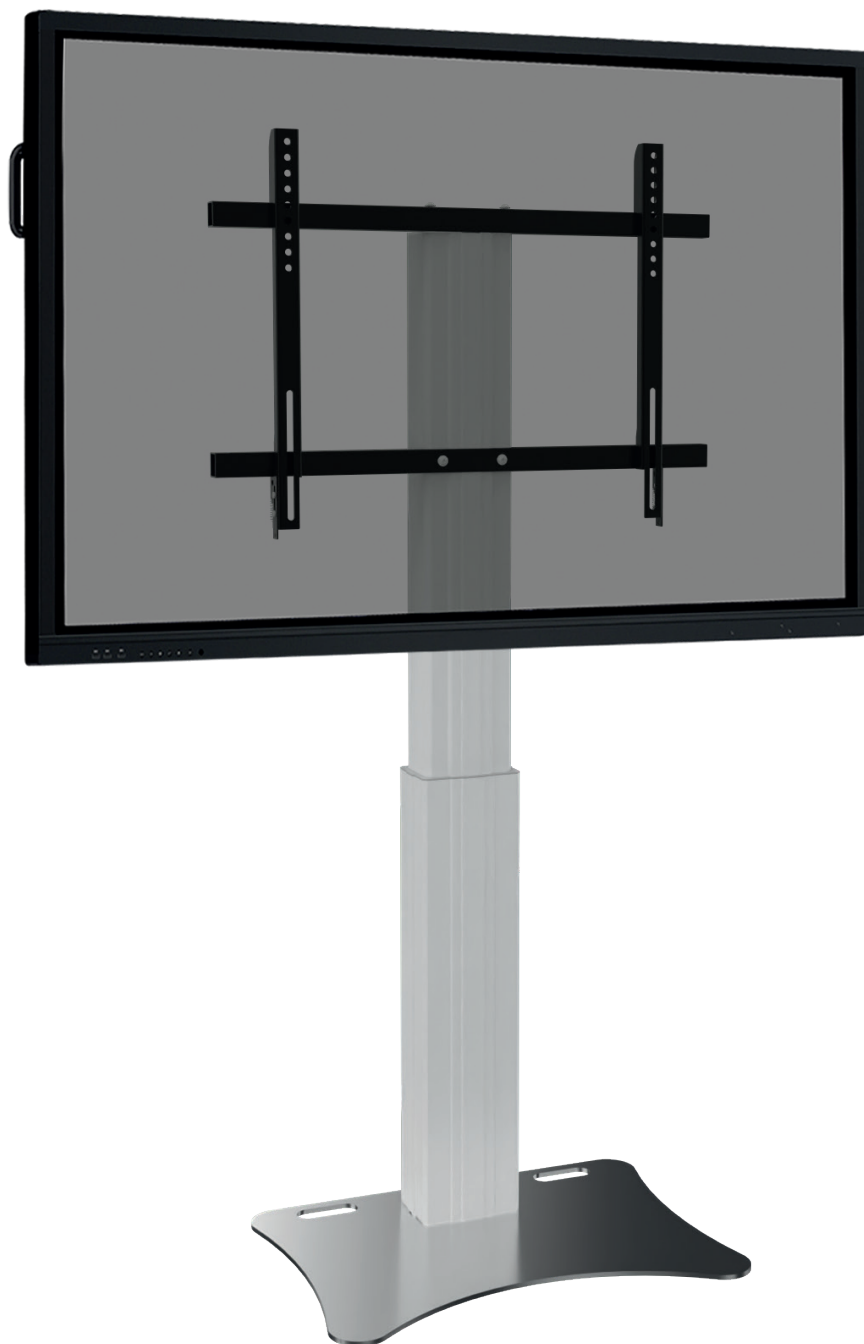

Height adjustable wall mount „Lite“
with 50 cm of vertical travel

PACKAGE CONTENTS

MOUNTING INSTRUCTIONS

MOUNTING INSTRUCTIONS

MOUNTING INSTRUCTIONS

MOUNTING INSTRUCTIONS