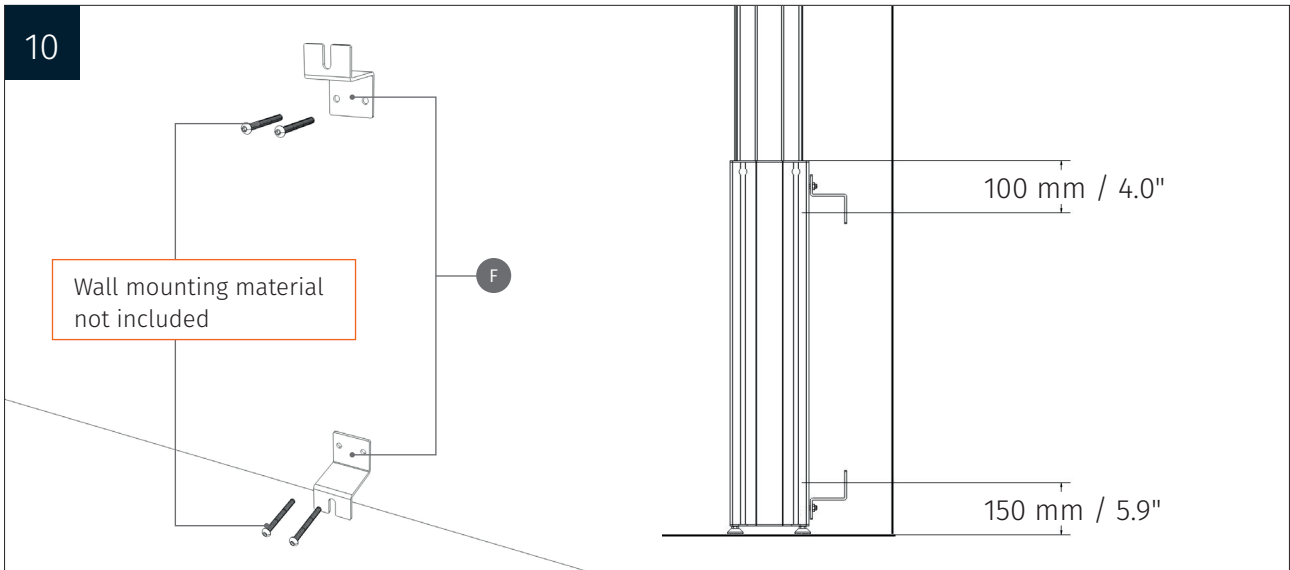

Height adjustable wall mount „Lite“
with 50 cm of vertical travel

PACKAGE CONTENTS

MOUNTING INSTRUCTIONS

MOUNTING INSTRUCTIONS

MOUNTING INSTRUCTIONS

MOUNTING INSTRUCTIONS