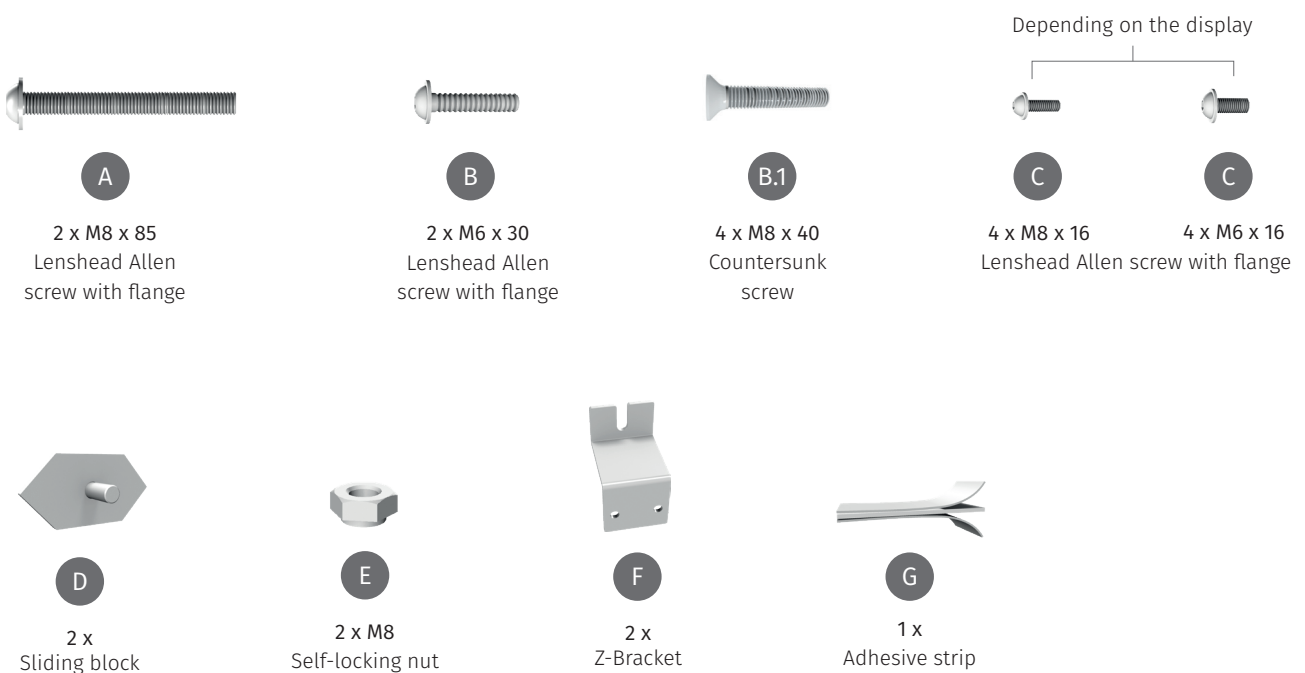

Height adjustable wall mount „Lite“
with 50 cm of vertical travel

PACKAGE CONTENTS

MOUNTING INSTRUCTIONS

MOUNTING INSTRUCTIONS

MOUNTING INSTRUCTIONS

MOUNTING INSTRUCTIONS