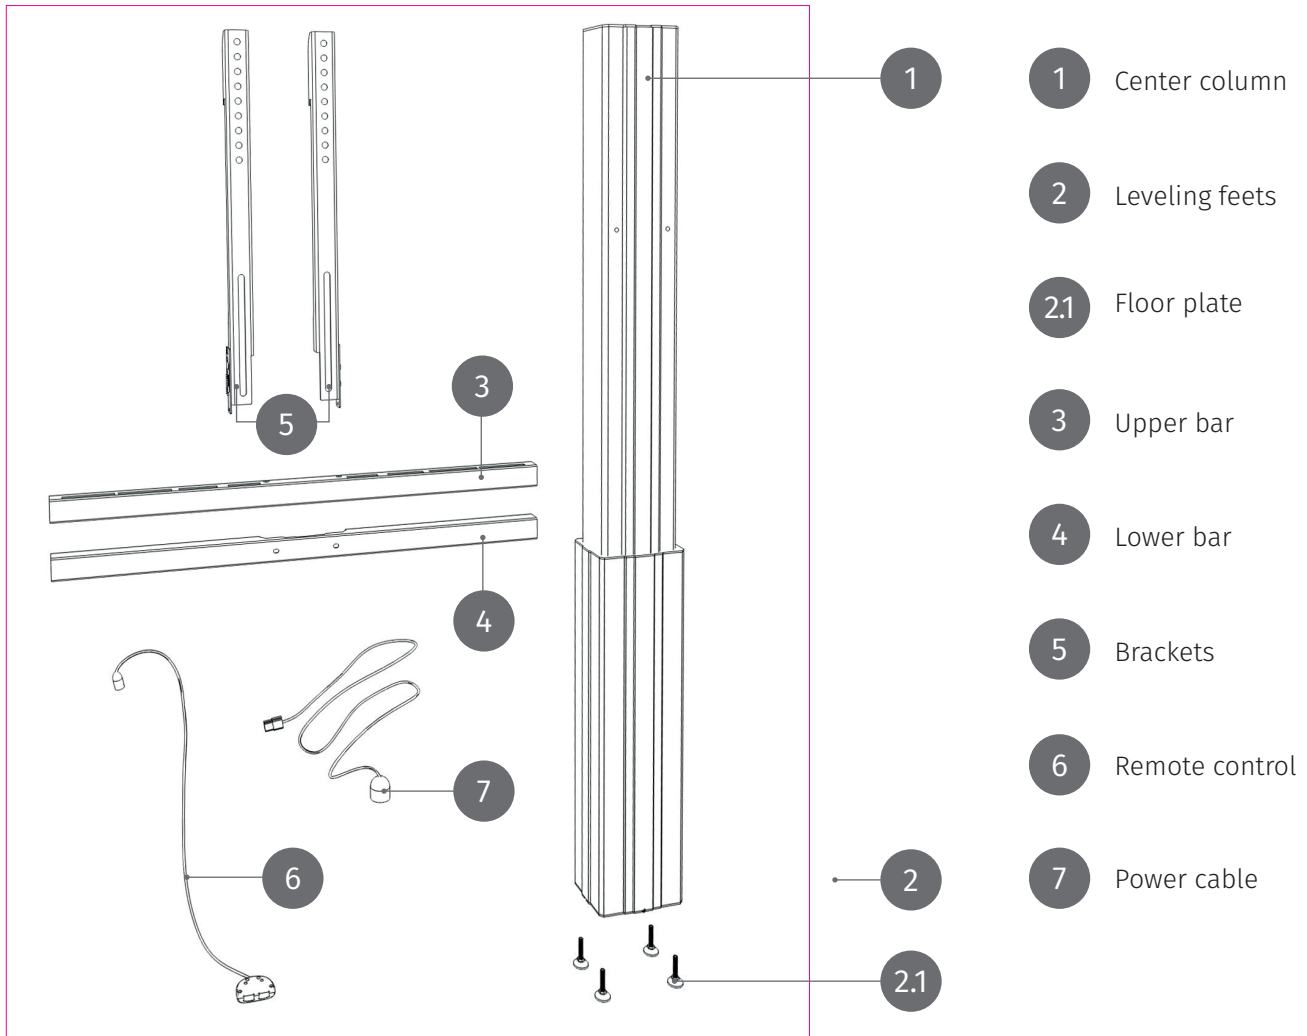

Height adjustable wall mount „Lite“
with 50 cm of vertical travel

PACKAGE CONTENTS

MOUNTING INSTRUCTIONS

MOUNTING INSTRUCTIONS

MOUNTING INSTRUCTIONS

MOUNTING INSTRUCTIONS