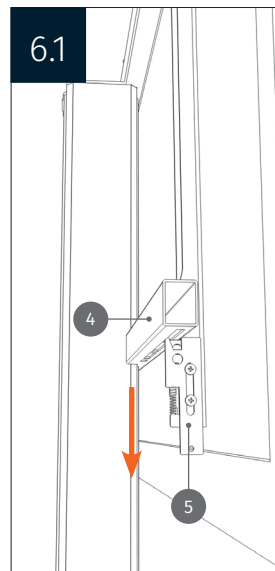

Height adjustable wall mount „Lite“
with 50 cm of vertical travel

PACKAGE CONTENTS

MOUNTING INSTRUCTIONS

MOUNTING INSTRUCTIONS

MOUNTING INSTRUCTIONS

MOUNTING INSTRUCTIONS