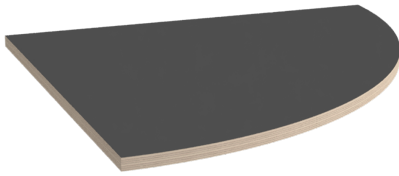

## TABLEDANCE, QUARTER CIRCLE

W/H/D: 70X76.4X70 CM

### PRODUCT

The 70 x 70 cm quarter circle table is a versatile piece of furniture that fits seamlessly into any office environment.

The anthracite-colored melamine table top (19 mm) with impact-resistant ABS edge in multiplex look and the steel connecting flap in black RAL 9005 make it possible to combine this table with others and design creative shapes such as circles or waves.

Perfect for corners or as a connecting element in larger table configurations.

### FEATURES

- ConenROOM, TableDance
- Quarter circle
- W/H/D: 70x76.4x70 cm
- Top in 19 mm melamine in anthracite.
- Impact-resistant ABS edge in multiplex look
- Steel connecting flap in black RAL 9005
- Supplied disassembled and packed in cardboard boxes