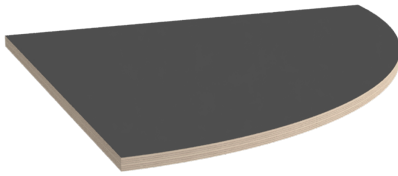

TD7070-VK

SPECIFICATION SHEET
WWW.CONEN-SYSTEMS.COM

TABLEDANCE, QUARTER CIRCLE

W/H/D: 70X76.4X70 CM

PRODUCT

The 70 x 70 cm quarter circle table is a versatile piece of furniture that fits seamlessly into any office environment.

The anthracite-colored melamine table top (19 mm) with impact-resistant ABS edge in multiplex look and the steel connecting flap in black RAL 9005 make it possible to combine this table with others and design creative shapes such as circles or waves.

Perfect for corners or as a connecting element in larger table configurations.

FEATURES

- ConenROOM, TableDance
- Quarter circle
- W/H/D: 70x76.4x70 cm
- Top in 19 mm melamine in anthracite.
- Impact-resistant ABS edge in multiplex look
- Steel connecting flap in black RAL 9005
- Supplied disassembled and packed in cardboard boxes