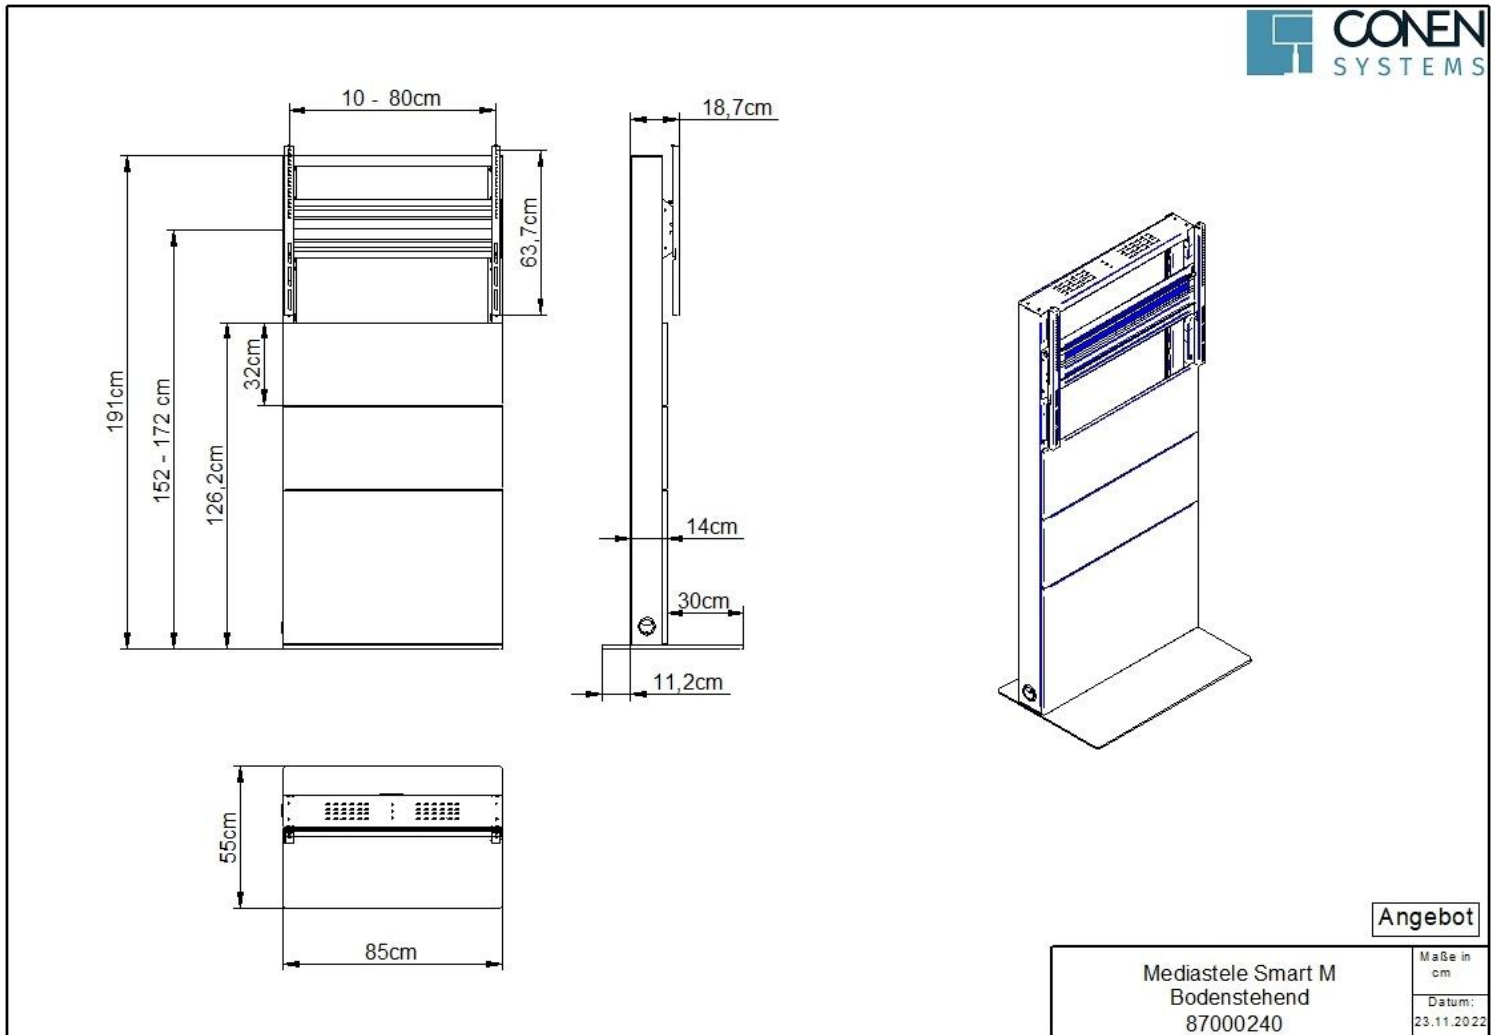

Item number	87000240	
Vesa horizontal / Vesa vertical	200 mm - 600 mm / 200 mm - 800 mm	
Load capacity	100 kg	220.5 lbs
Width / Height / Depth	850 mm / 1910 mm / 142 mm	33.5" / 75.2" / 5.6"
Weight	106 kg	233.7 lbs
Packages	Package dimensions WxHxD	Package weight
87000240	1200 x 2010 x 800 mm / 47.2 x 79.1 x 31.5"	130 kg / 286.6 lbs

Dimensions

Conen Systems GmbH
Conenstr. 4
54497 Morbach-Gonzerath
Germany

T +49 5251 50012-0
E sales@conen-systems.com

www.conen-systems.com

© Copyright by Conen Systems GmbH

03/25/2024
Page 2/2