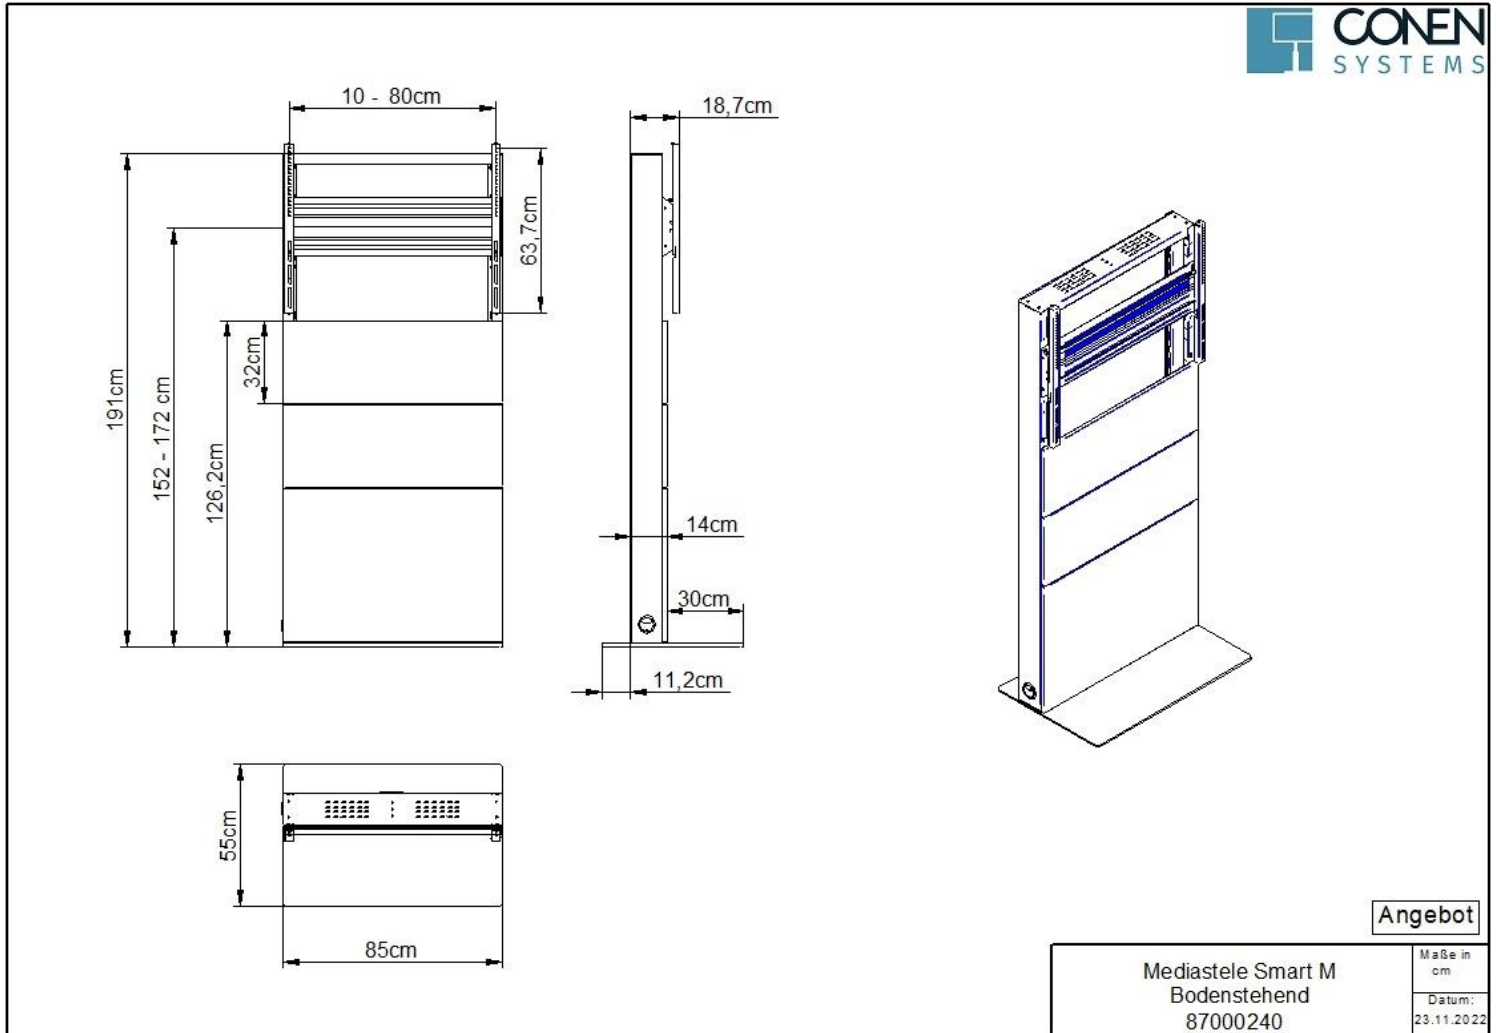

Item number	87000240	
Vesa horizontal / Vesa vertical	200 mm - 600 mm / 200 mm - 800 mm	
Load capacity	100 kg	220.5 lbs
Width / Height / Depth	850 mm / 1910 mm / 142 mm	33.5" / 75.2" / 5.6"
Weight	106 kg	233.7 lbs
Packages	Package dimensions WxHxD	Package weight
87000240	1200 x 2010 x 800 mm / 47.2 x 79.1 x 31.5"	130 kg / 286.6 lbs

Dimensions

Conen Systems GmbH
Conenstr. 4
54497 Morbach-Gonzerath
Germany

T +49 5251 50012-0
E sales@conen-systems.com

www.conen-systems.com

© Copyright by Conen Systems GmbH

02/19/2025
Page 2/2