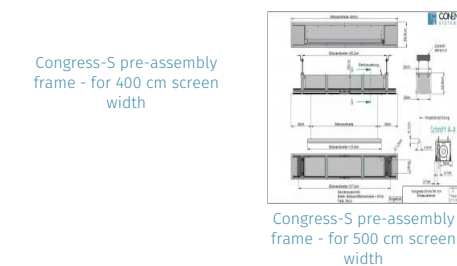

Accessories

Congress-S pre-assembly frame - for 400 cm screen width

FEATURES

- formats up to 1.000 x 600 cm available
- for ceiling mounting
- wall bracket optionally available
- pre-assembly frame up to 600 x 400 cm optionally available
- Construction DIN 56950-4: 2015 Safety requirements and tests for prefabricated picture walls

Motor drive - left

Radio remote control + relay for 2nd control point - external (Congress-S)

Radio remote control - external - with 1-channel hand-held transmitter (Congress-S)