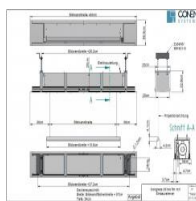

Congress-S pre-assembly frame - for 400 cm screen width

Congress-S pre-assembly frame - for 500 cm screen width