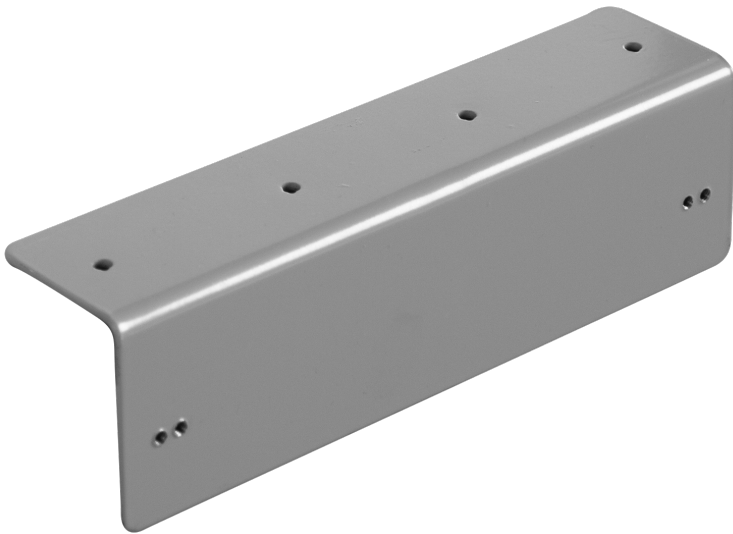

SM-HDL

SPECIFICATION SHEET
WWW.CONEN-SYSTEMS.COM

CLOUDSPEAKER HOLDER

FOR HORIZONTAL ASSEMBLY ABOVE WHITEBOARD OR CLOUDBOARD SYSTEMS

PRODUCT

With this Cloudspeaker mount, you can attach the active speaker system Cloudspeaker on our whiteboard or cloudboard systems. The installation is horizontal.

FEATURES

- For mounting on whiteboard systems
- For mounting on cloudboard systems
- Horizontal assembly of the active speakers

Projector mount

IWB mount

Conen Systems GmbH
Conenstr. 4
54497 Morbach-Gonzerath
Germany