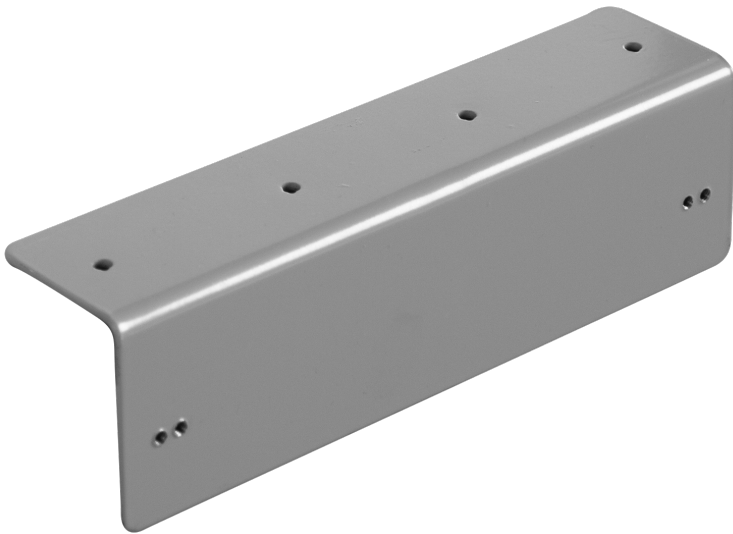

## CLOUDSPEAKER HOLDER

FOR HORIZONTAL ASSEMBLY ABOVE WHITEBOARD OR CLOUDBOARD SYSTEMS

### PRODUCT

With this Cloudspeaker mount, you can attach the active speaker system Cloudspeaker on our whiteboard or cloudboard systems. The installation is horizontal.

### FEATURES

- For mounting on whiteboard systems
- For mounting on cloudboard systems
- Horizontal assembly of the active speakers

Projector mount

IWB mount

---

Conen Systems GmbH  
Conenstr. 4  
54497 Morbach-Gonzerath  
Germany