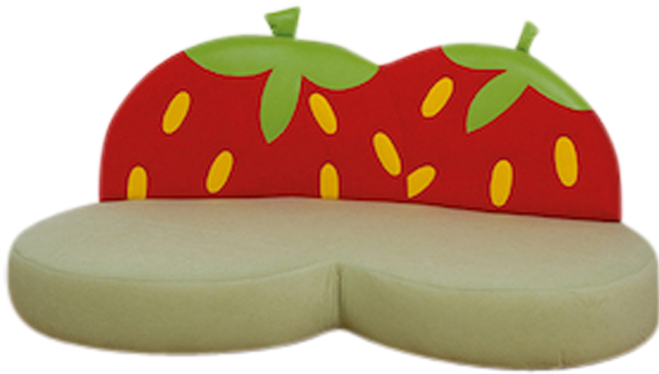

LO-KSERD

SPECIFICATION SHEET
WWW.CONEN-SYSTEMS.COM

CHILDREN'S SOFA STRAWBERRY

W/H/D 160X70X90CM

PRODUCT

Discover the sweet adventure for your little ones - our children's sofa in the shape of a cheerful strawberry! This adorable and comfortable sofa brings color and joy to your child's room. With its inviting shape and soft material, the strawberry sofa invites your children to play, read and relax. The lovely design puts a smile on every face and creates a cozy retreat for your little adventurers. Awaken your children's imagination with our strawberry children's sofa - a fruity dose of fun and comfort for boundless creativity!

FEATURES

- Space-saving, stylish, robust and comfortable design
- versatile use
- easy care

Item number	LO-KSERD	
Width / Height / Depth	1600 mm / 700 mm / 900 mm	63" / 27.6" / 35.4"

Conen Systems GmbH
Conenstr. 4
54497 Morbach-Gonzerath
Germany