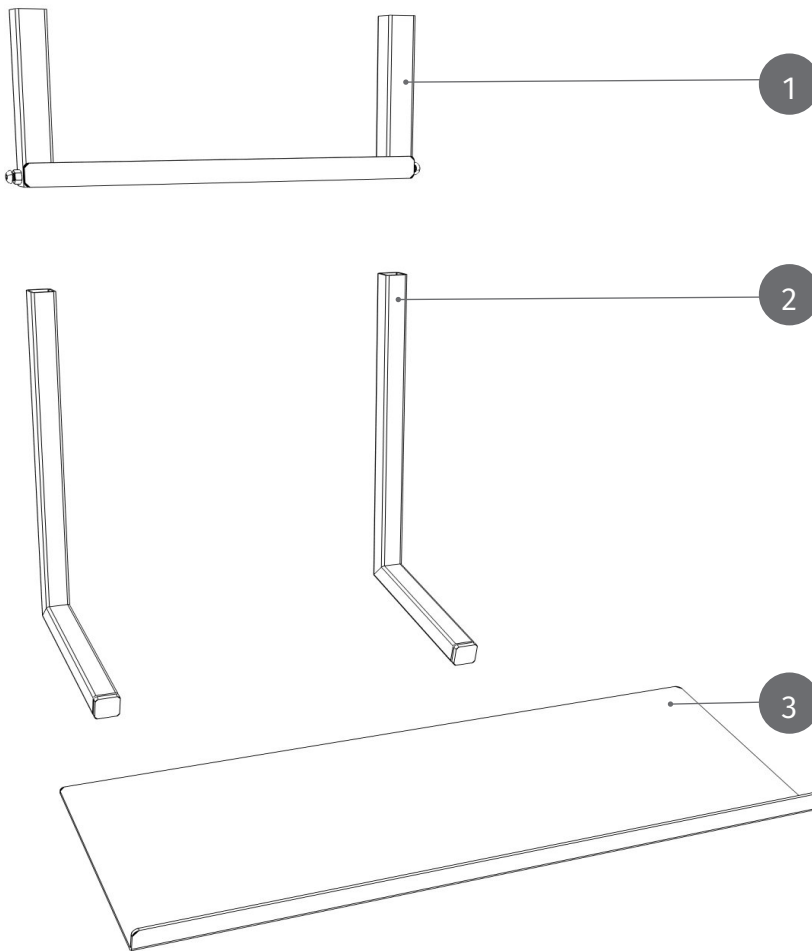

Keyboard shelf for attachment to the display frame

PACKAGE CONTENTS

- 1 Mounting pipe
- 2 Adjustable pipe
- 2 Shelf

A

2 x M8 x 40
Lenshead Allen screw
with flange

MOUNTING INSTRUCTIONS

MOUNTING INSTRUCTIONS