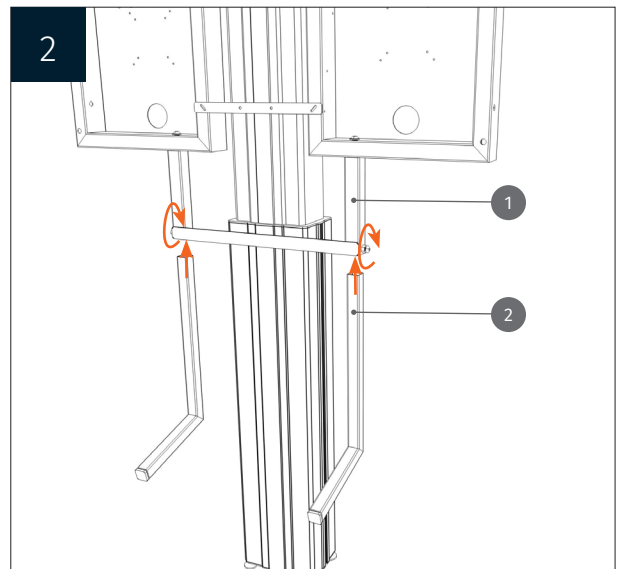

Keyboard shelf for attachment to the display frame

PACKAGE CONTENTS

- 1 Mounting pipe
- 2 Adjustable pipe
- 2 Shelf

A

2 x M8 x 40
Lenshead Allen screw
with flange

MOUNTING INSTRUCTIONS

MOUNTING INSTRUCTIONS