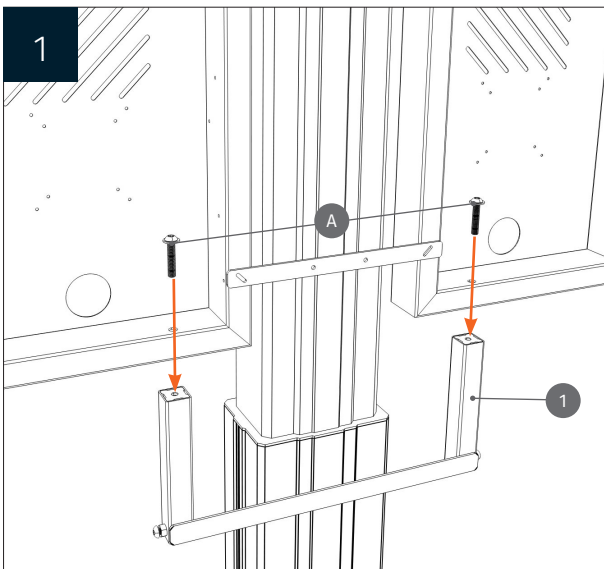

Keyboard shelf for attachment to the display frame

PACKAGE CONTENTS

- 1 Mounting pipe
- 2 Adjustable pipe
- 2 Shelf

A

2 x M8 x 40
Lenshead Allen screw
with flange

MOUNTING INSTRUCTIONS

MOUNTING INSTRUCTIONS