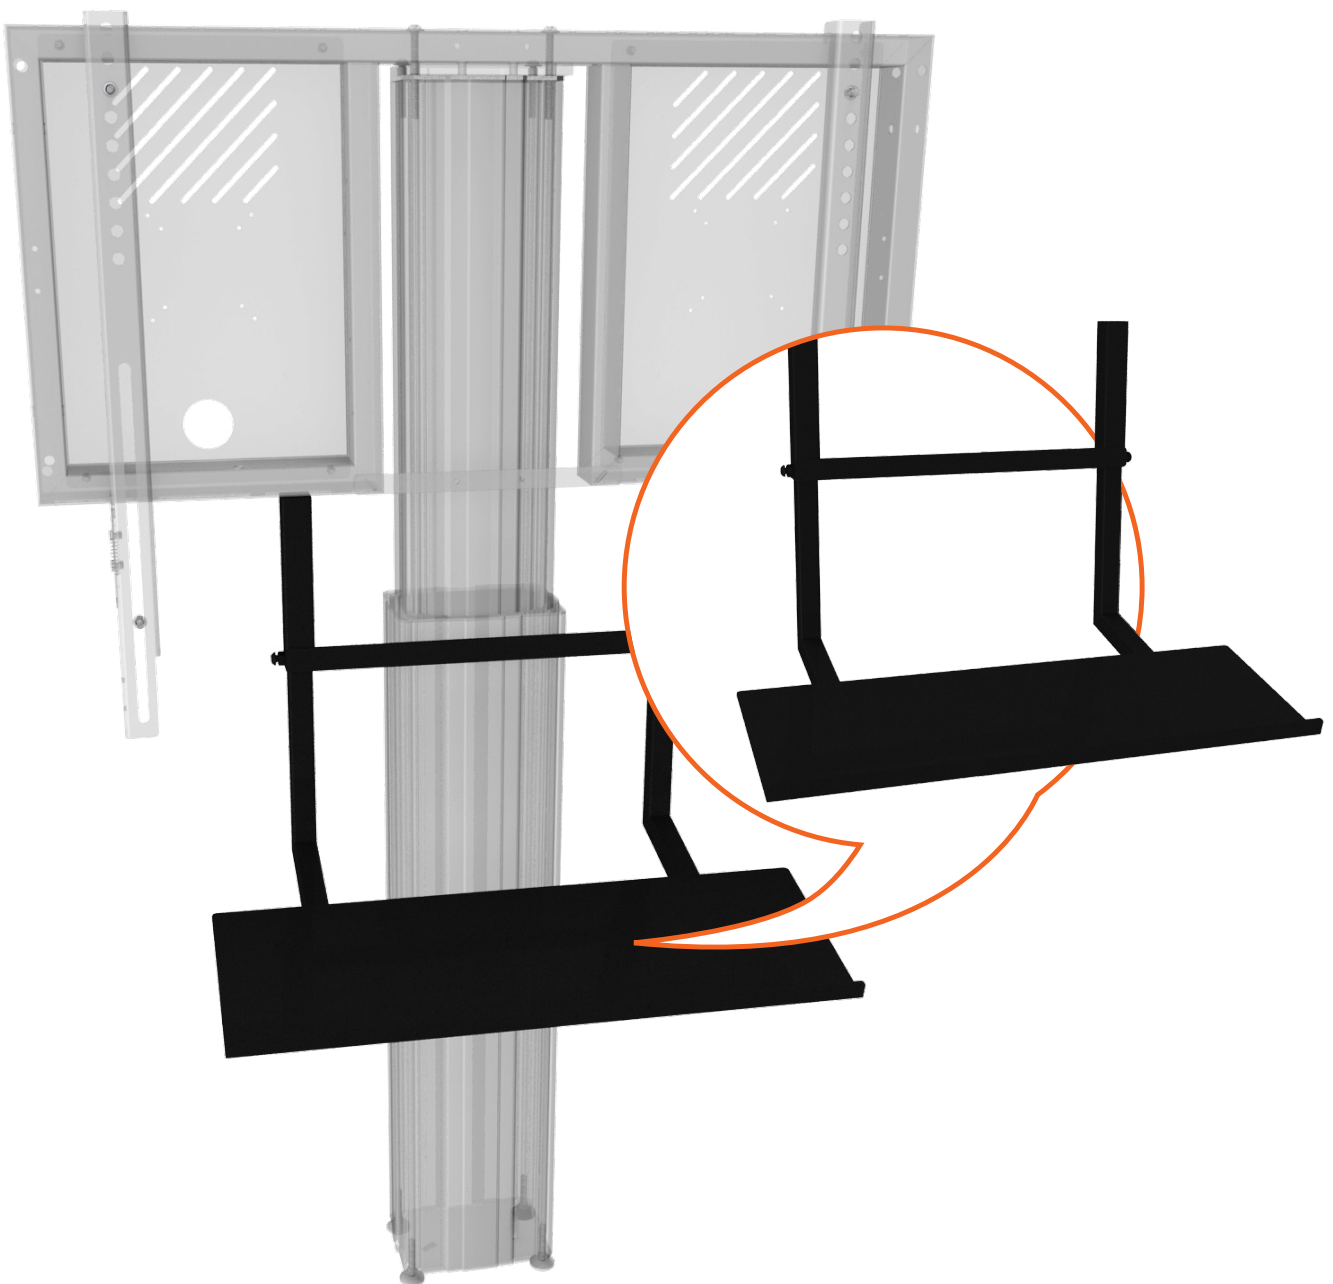

Keyboard shelf for attachment to the display frame

PACKAGE CONTENTS

- 1 Mounting pipe
- 2 Adjustable pipe
- 2 Shelf

A

2 x M8 x 40
Lenshead Allen screw
with flange

MOUNTING INSTRUCTIONS

MOUNTING INSTRUCTIONS