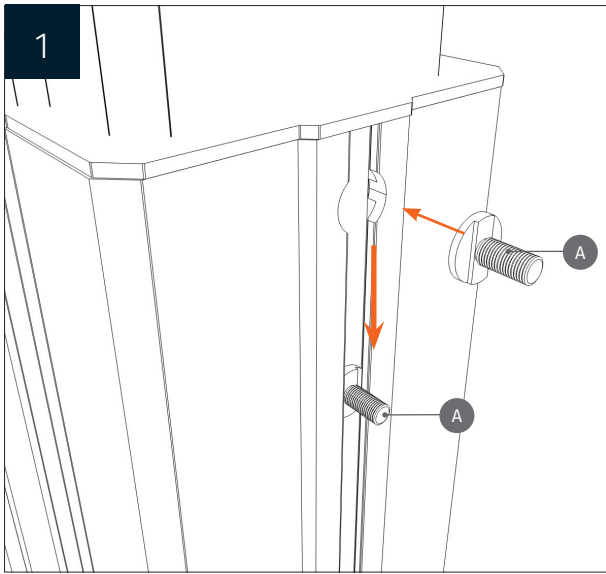

Laptop shelf on the side
for attachment to the pylon column

PACKAGE CONTENTS

1 Side shelf

A 4 x Sliding block

B 4 x M8 Nut

MOUNTING INSTRUCTIONS

for columns with two sidwards slots

MOUNTING INSTRUCTIONS

for columns with one sideways slot

for columns with one or two sideways slot