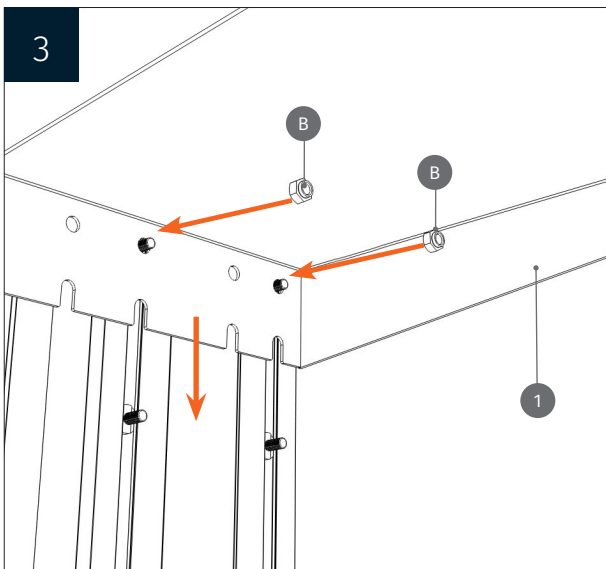

Laptop shelf on the side
for attachment to the pylon column

PACKAGE CONTENTS

1 Side shelf

A 4 x Sliding block

B 4 x M8 Nut

MOUNTING INSTRUCTIONS

for columns with two sidwards slots

MOUNTING INSTRUCTIONS

for columns with one sideways slot

for columns with one or two sideways slot