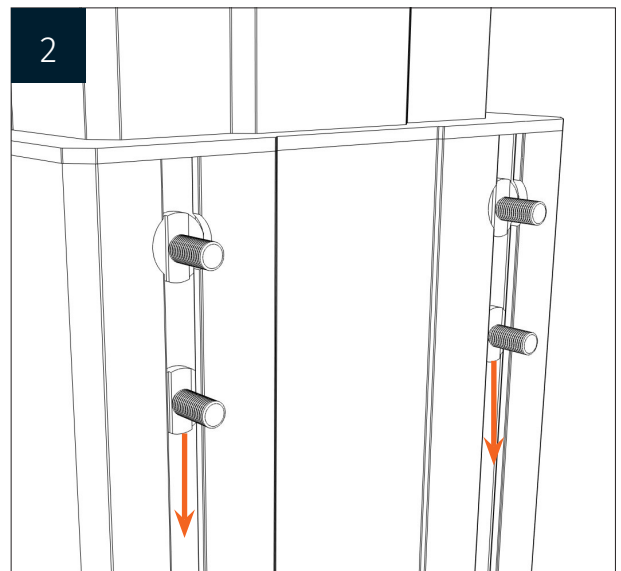

Laptop shelf on the side
for attachment to the pylon column

PACKAGE CONTENTS

1 Side shelf

A 4 x Sliding block

B 4 x M8 Nut

MOUNTING INSTRUCTIONS

for columns with two sidwards slots

MOUNTING INSTRUCTIONS

for columns with one sideways slot

for columns with one or two sideways slot