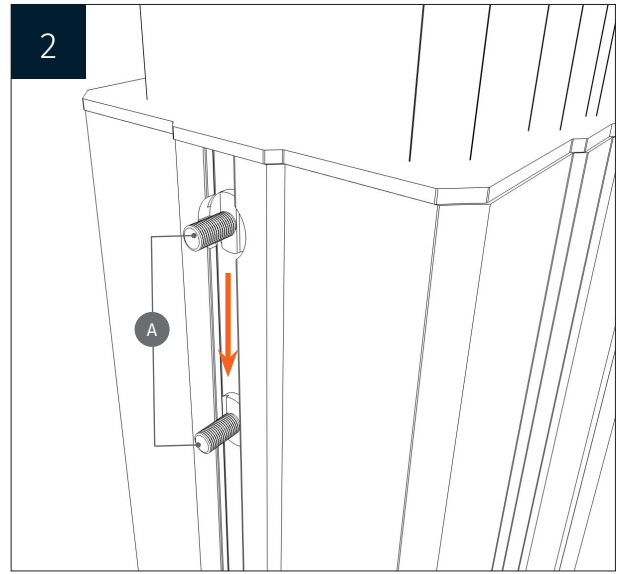

Laptop shelf on the side
for attachment to the pylon column

PACKAGE CONTENTS

1 Side shelf

A 4 x Sliding block

B 4 x M8 Nut

MOUNTING INSTRUCTIONS

for columns with two sidwards slots

MOUNTING INSTRUCTIONS

for columns with one sideways slot

for columns with one or two sideways slot