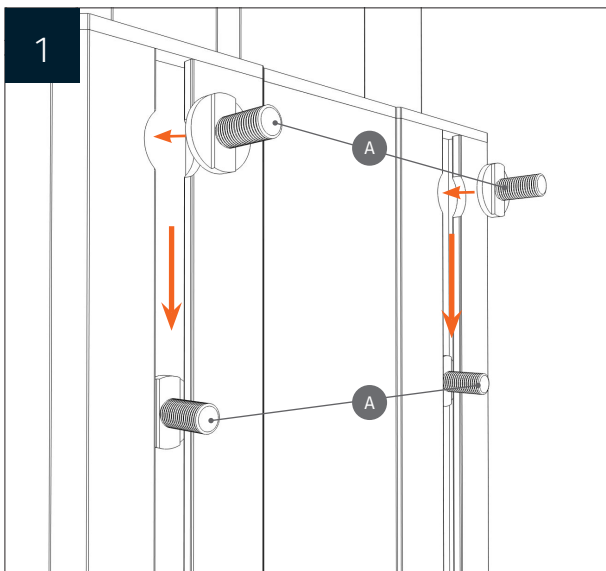

Laptop shelf on the side
for attachment to the pylon column

PACKAGE CONTENTS

1 Side shelf

A 4 x Sliding block

B 4 x M8 Nut

MOUNTING INSTRUCTIONS

for columns with two sidwards slots

MOUNTING INSTRUCTIONS

for columns with one sideways slot

for columns with one or two sideways slot