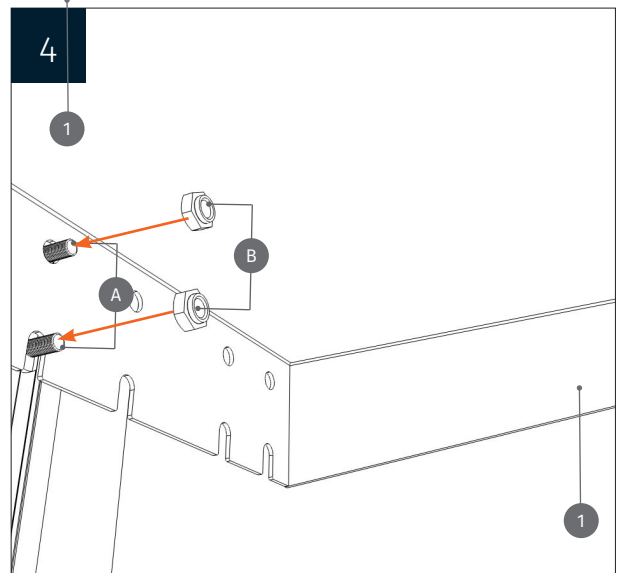

Laptop shelf on the side
for attachment to the pylon column

PACKAGE CONTENTS

1 Side shelf

A 4 x Sliding block

B 4 x M8 Nut

MOUNTING INSTRUCTIONS

for columns with two sidwards slots

MOUNTING INSTRUCTIONS

for columns with one sideways slot

for columns with one or two sideways slot