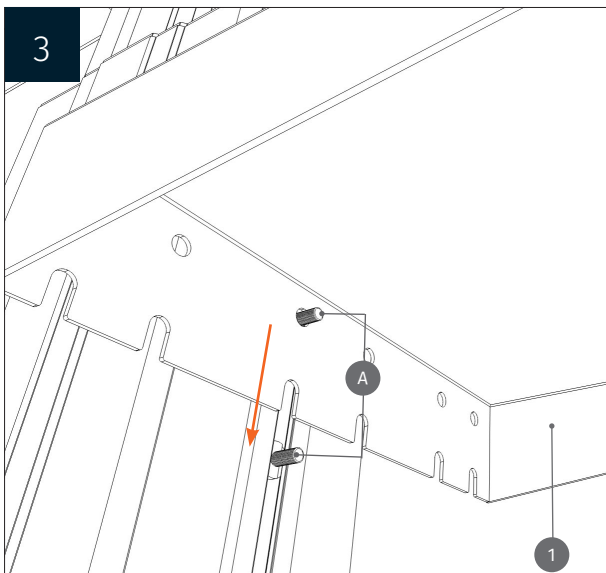

Laptop shelf on the side
for attachment to the pylon column

PACKAGE CONTENTS

1 Side shelf

A 4 x Sliding block

B 4 x M8 Nut

MOUNTING INSTRUCTIONS

for columns with two sidwards slots

MOUNTING INSTRUCTIONS

for columns with one sideways slot

for columns with one or two sideways slot