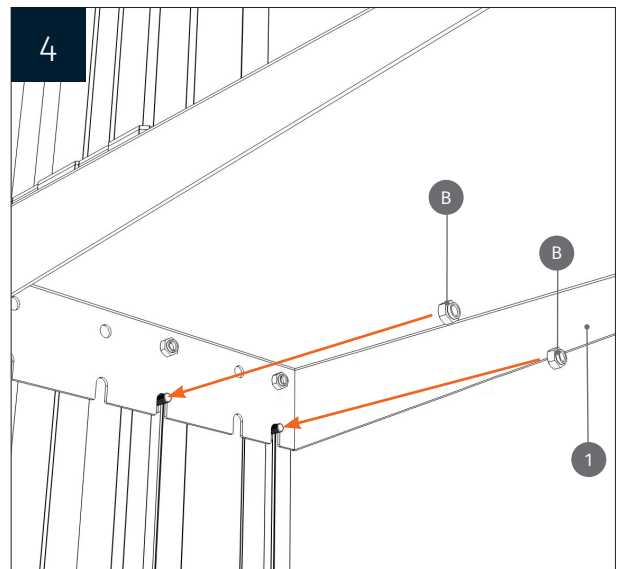

Laptop shelf on the side
for attachment to the pylon column

PACKAGE CONTENTS

1 Side shelf

A 4 x Sliding block

B 4 x M8 Nut

MOUNTING INSTRUCTIONS

for columns with two sidwards slots

MOUNTING INSTRUCTIONS

for columns with one sideways slot

for columns with one or two sideways slot