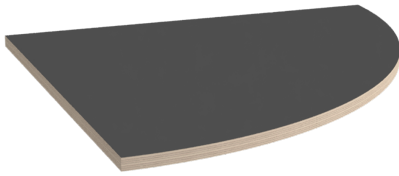

TD7070-VK

SPECIFICATION SHEET
WWW.CONEN-SYSTEMS.COM

TABLEDANCE, QUARTER CIRCLE

W/H/D: 70X76.4X70 CM

PRODUCT

The 70 x 70 cm quarter circle table is a versatile piece of furniture that fits seamlessly into any office environment.

The anthracite-colored melamine table top (19 mm) with impact-resistant ABS edge in multiplex look and the steel connecting flap in black RAL 9005 make it possible to combine this table with others and design creative shapes such as circles or waves.

Perfect for corners or as a connecting element in larger table configurations.

FEATURES

- ConenROOM, TableDance
- Quarter circle
- W/H/D: 70x76.4x70 cm
- Top in 19 mm melamine in anthracite.
- Impact-resistant ABS edge in multiplex look
- Steel connecting flap in black RAL 9005
- Supplied disassembled and packed in cardboard boxes