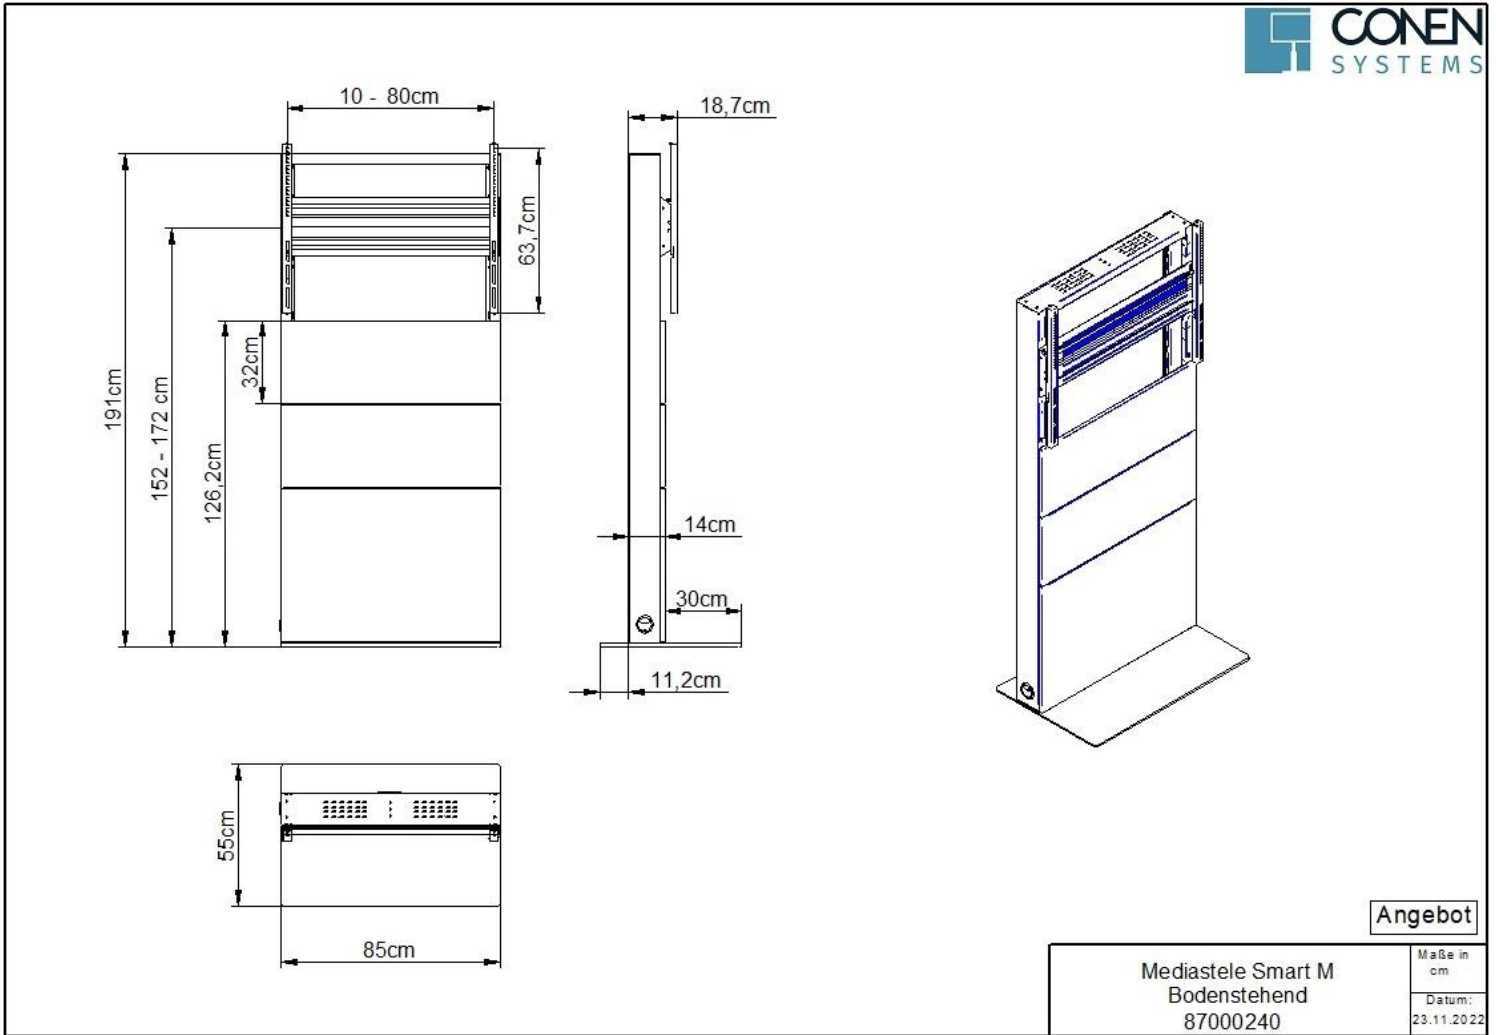

Item number	87000240	
Vesa horizontal / Vesa vertical	200 mm - 600 mm / 200 mm - 800 mm	
Load capacity	100 kg	220.5 lbs
Width / Height / Depth	850 mm / 1910 mm / 142 mm	33.5" / 75.2" / 5.6"
Weight	106 kg	233.7 lbs
Packages	Package dimensions WxHxD	Package weight
87000240	1200 x 2010 x 800 mm / 47.2 x 79.1 x 31.5"	130 kg / 286.6 lbs

Dimensions

Conen Systems GmbH
Conenstr. 4
54497 Morbach-Gonzerath
Germany

T +49 6533 75-100
F +49 6533 75-600
E service@conen-systems.com
www.conen-systems.com

© Copyright by Conen Systems GmbH

03/25/2024
Page 2/2